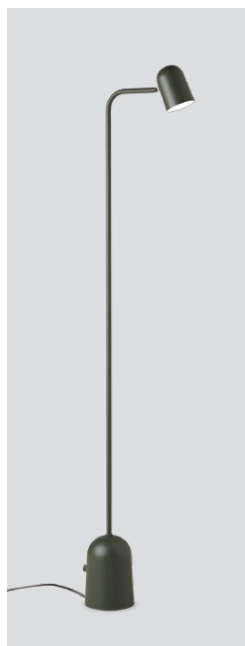

Buddy floor

Buddy floor white
– Item no. 240

Buddy floor dark grey
– Item no. 241

Buddy floor dark green
– Item no. 242

Buddy floor warm beige
– Item no. 243

Product type: Floor lamp

Design: Mads Sætter-Lassen, 2019

Shade and body material: Steel

Colours: White, dark grey, dark green, or warm beige (shade inner colour is same as outer colour)

Wire: Black or white (white version only), 200 cm

Switch: Dimmer switch on the floor base

Bulb: GU10, Max. 6 W LED only (dimmable)

Voltage: 220V - 240V - 50/60Hz

Net weight: 7.3 kg

Minimum order size: 1

Dimensions and light direction:

Recommended dimmable bulb:

LED – 5 W