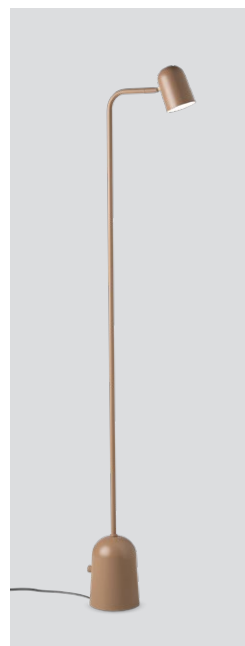

Buddy floor

Buddy floor white
– Item no. 240

Buddy floor dark grey
– Item no. 241

Buddy floor dark green
– Item no. 242

Buddy floor warm beige
– Item no. 243

Product type: Floor lamp

Design: Mads Sætter-Lassen, 2019

Shade and body material: Steel

Colours: White, dark grey, dark green, or warm beige (shade inner colour is same as outer colour)

Wire: Black or white (white version only), 200 cm

Switch: Dimmer switch on the floor base

Bulb: GU10, Max. 6 W LED only (dimmable)

Voltage: 220V - 240V - 50/60Hz

Net weight: 7.3 kg

Minimum order size: 1

Dimensions and light direction:

Recommended dimmable bulb:

LED – 5 W