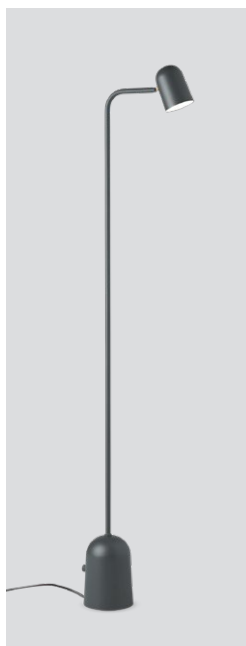

Buddy floor

Buddy floor white
– Item no. 240

Buddy floor dark grey
– Item no. 241

Buddy floor dark green
– Item no. 242

Buddy floor warm beige
– Item no. 243

Product type: Floor lamp

Design: Mads Sætter-Lassen, 2019

Shade and body material: Steel

Colours: White, dark grey, dark green, or warm beige (shade inner colour is same as outer colour)

Wire: Black or white (white version only), 200 cm

Switch: Dimmer switch on the floor base

Bulb: GU10, Max. 6 W LED only (dimmable)

Voltage: 220V - 240V - 50/60Hz

Net weight: 7.3 kg

Minimum order size: 1

Dimensions and light direction:

Recommended dimmable bulb:

LED – 5 W