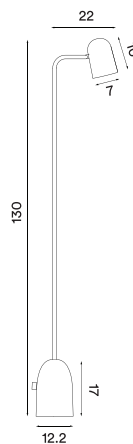

Shade and body material: Steel

Colours: White, dark grey, dark green, or warm beige (shade inner colour is same as outer colour)

Wire: Black or white (white version only), 200 cm

Switch: Dimmer switch on the floor base

Bulb: GU10, Max. 6 W LED only (dimmable)

Voltage: 220V - 240V - 50/60Hz

Net weight: 7.3 kg

Minimum order size: 1

Dimensions and light direction:

Recommended dimmable bulb:

LED – 5 W